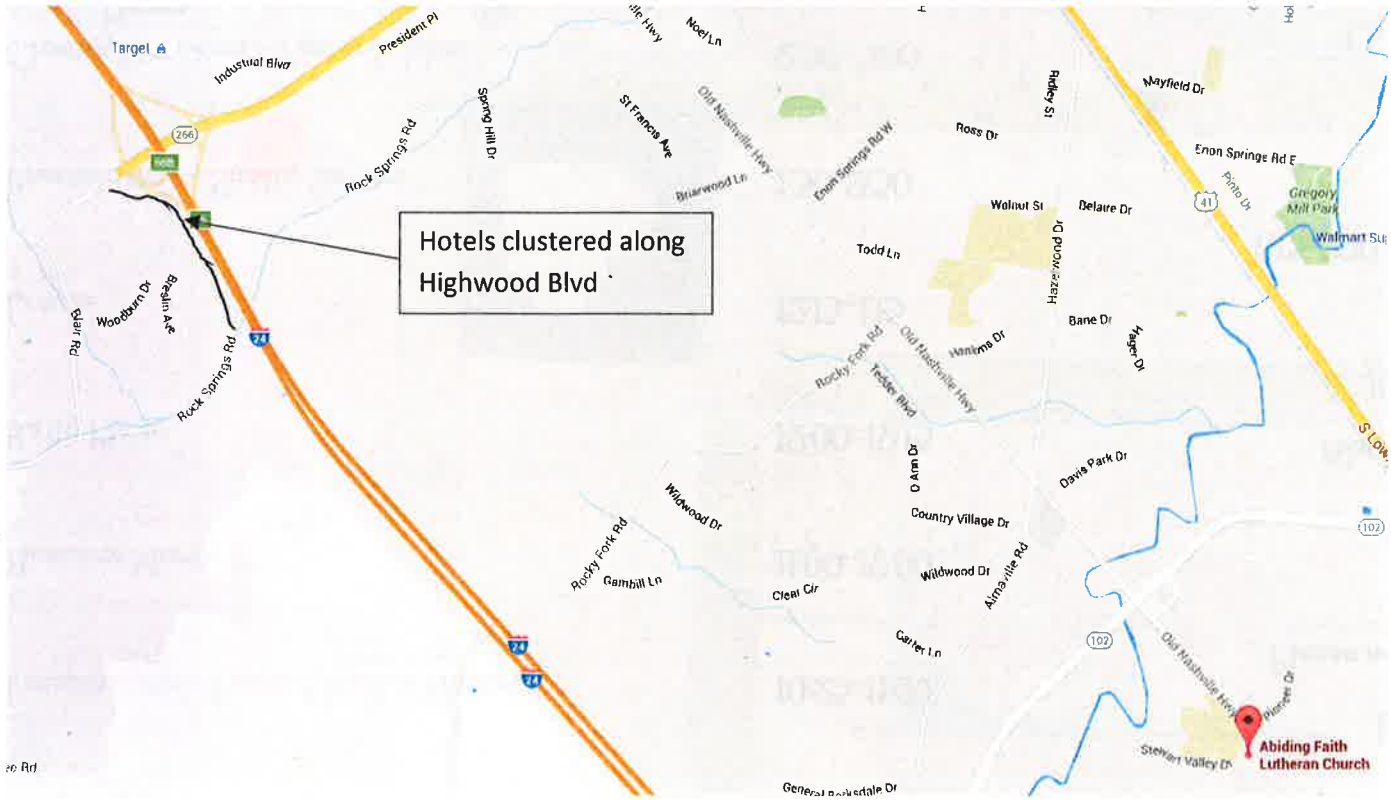

## Lodging

Closing Devotion – Pastor Schleis 2:30-3:00  
Hymn

Options provided on reverse

Hotel Information

La Quinta Inn & Suites  
 2537 Highwood Blvd, Smyrna  
 615 220 8845

Sleep Inn & Suites  
 2689 Highwood Blvd, Smyrna  
 615 220 2260